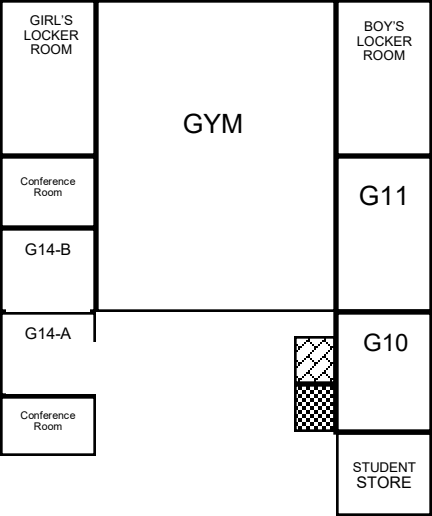

# GODDARD MIDDLE SCHOOL

***Goddard Middle School***  
 859 East Sierra Madre Blvd.  
 Glendora, CA 91741  
 (626) 852-4500  
 (626) 852-4520 Fax

 = GIRL'S RESTROOM       = BOY'S RESTROOM