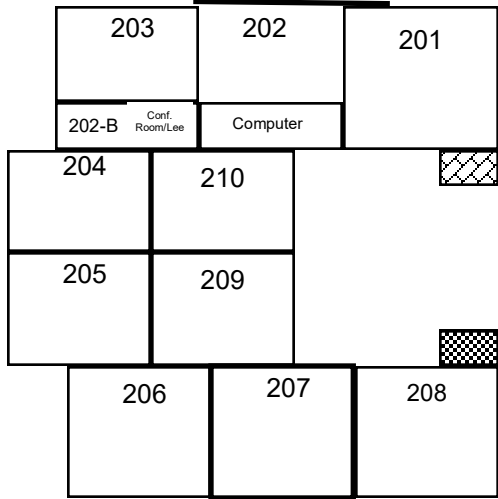

# GODDARD MIDDLE SCHOOL

***Goddard Middle School***  
 859 East Sierra Madre Blvd.  
 Glendora, CA 91741  
 (626) 852-4500  
 (626) 852-4520 Fax

 = GIRL'S RESTROOM       = BOY'S RESTROOM