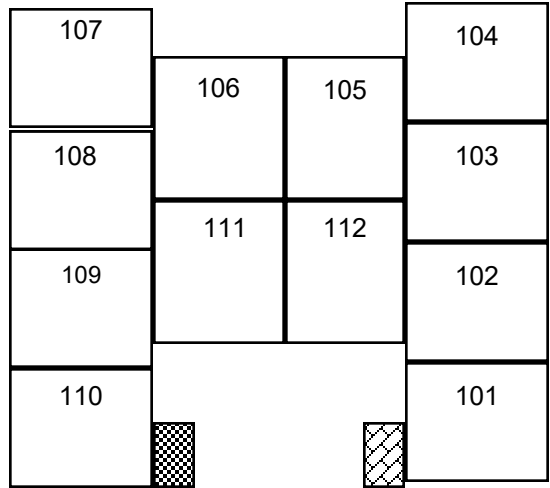

# GODDARD MIDDLE SCHOOL

***Goddard Middle School***  
 859 East Sierra Madre Blvd.  
 Glendora, CA 91741  
 (626) 852-4500  
 (626) 852-4520 Fax

 = GIRL'S RESTROOM       = BOY'S RESTROOM